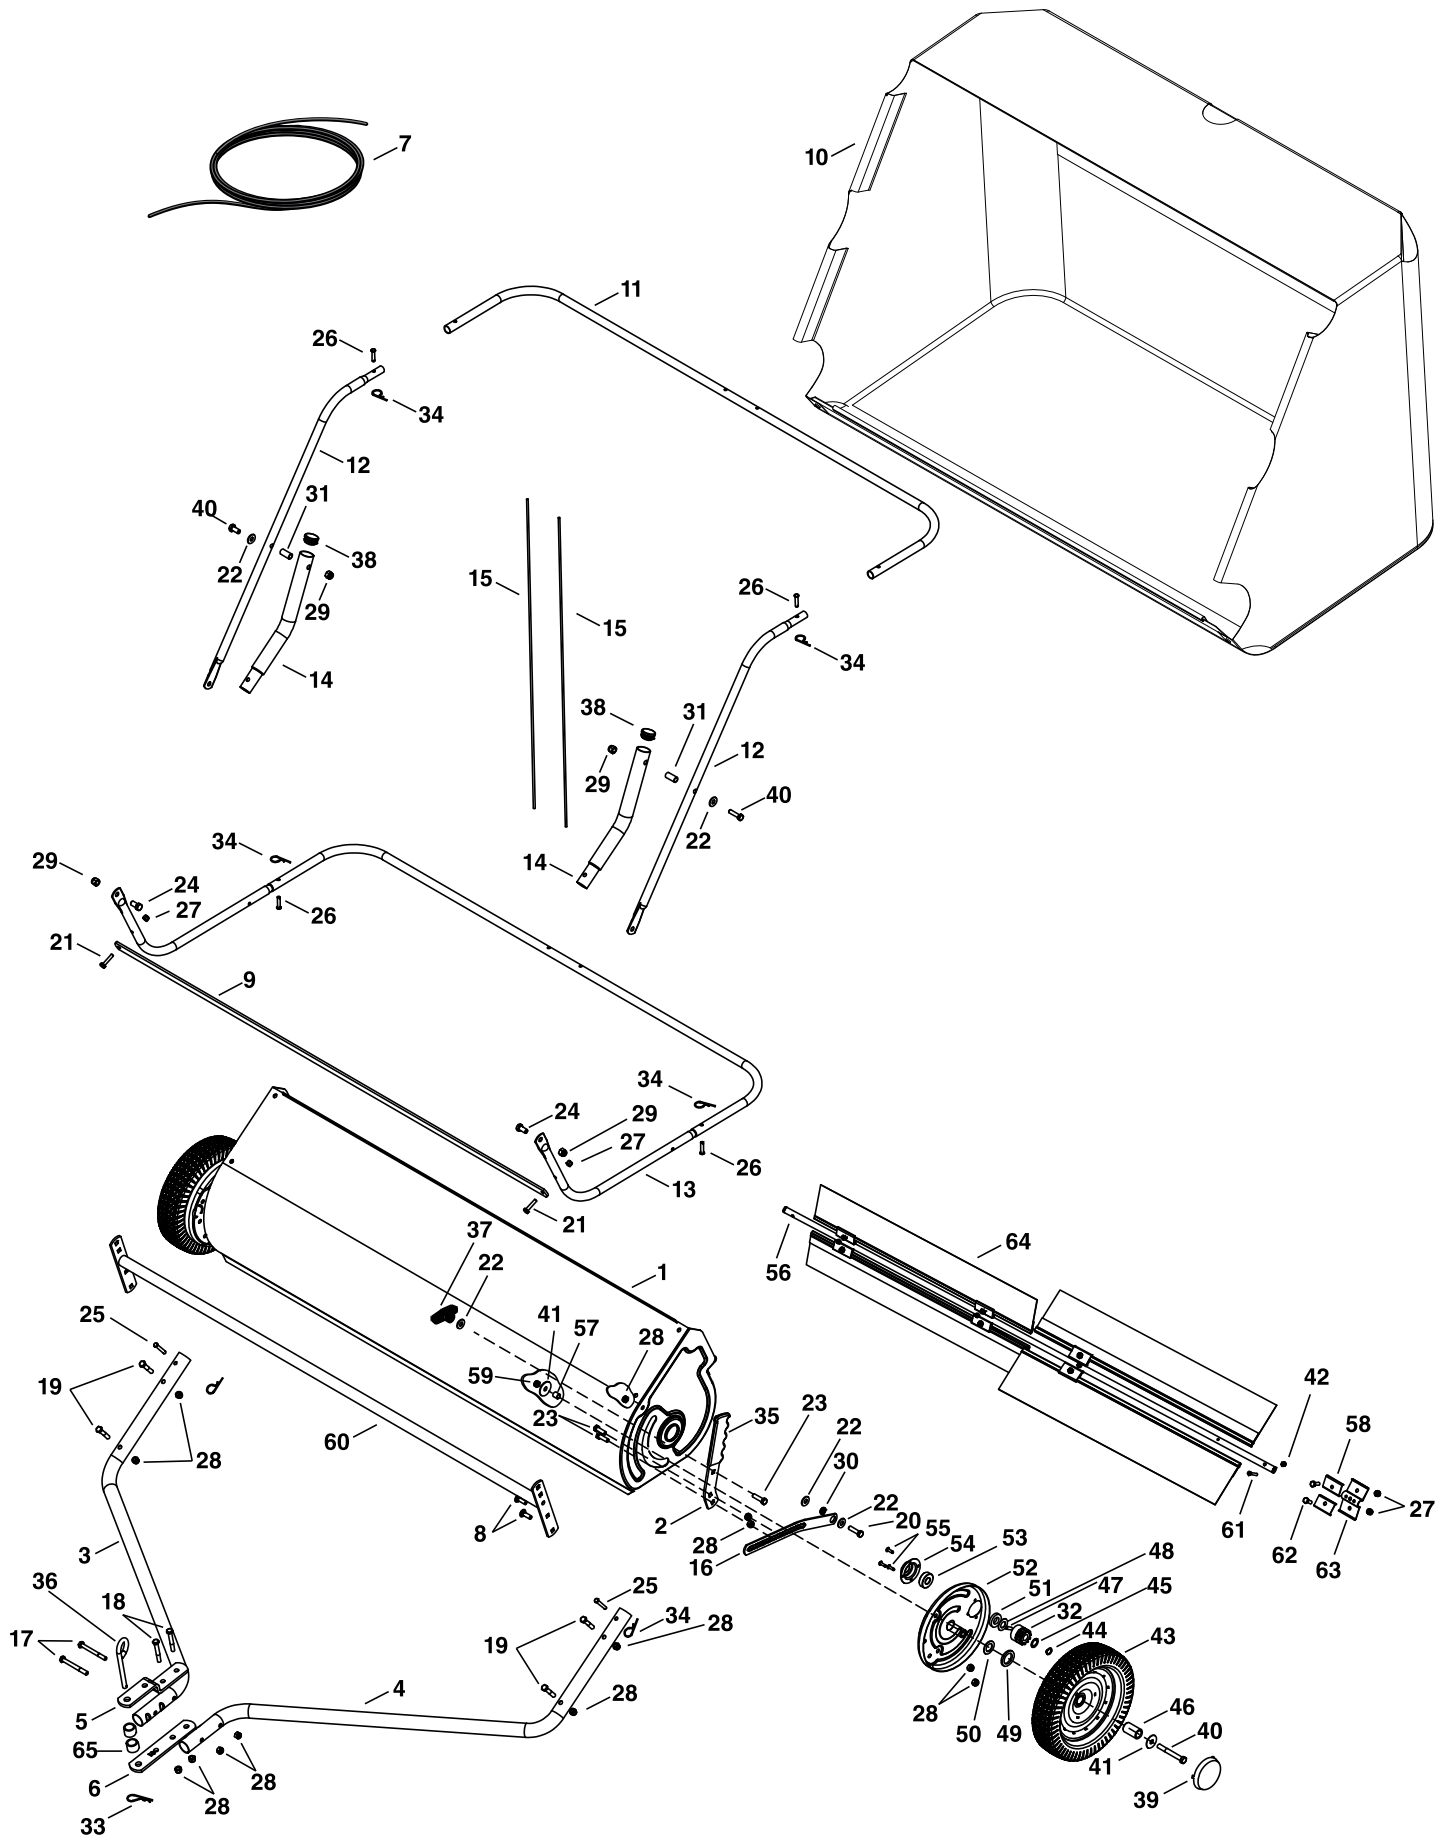

REPAIR PARTS FOR MODEL 45-05463 - 52" LAWSWEEPER

REPAIR PARTS FOR MODEL 45-05463 - 52" LAWN SWEEPER

REF	PART NO.	QTY	DESCRIPTION	REF	PART NO.	QTY	DESCRIPTION
1	69420BL3	1	Housing Assembly	35	43943	1	Height Adjustment Grip
2	26243BL1	1	Height Adjustment Handle	36	23353	1	Pin, Hitch
3	28184BL3	1	Hitch Tube, R.H.	37	43720	1	Knob, Wing 5/16-18"
4	28183BL3	1	Hitch Tube, L.H.	38	47674	2	Plug
5	23687BL1	1	Bracket, Hitch	39	2674-32	2	Hub Cap
6	24192BL1	1	Bracket, Hitch (Straight)	40	43574	4	Bolt, Hex 3/8-16 x 3" Lg.
7	43737	1	Hopper Rope	41	141	4	Washer, Flat 1-1/2" x .375" x .062"
8	43080	4	Bolt, Carr 5/16-18 x 3/4"	42	47171	4	Nut, Nylock 10-32
9	28193BL3	1	Strap, Bag Frame	43	40113	2	Wheel & Tire
10	45856	1	Hopper Bag	44	1650-21	2	Ring, Retaining .594" ID
11	45406BL3	2	Hopper Frame (Rear)	45	44006	2	Washer, Flat .849" x .598" x .025"
12	49765BL1	2	Upper Hopper Frame (Front)	46	40109	2	Bushing, Bronze
13	48726	2	Lower Hopper Frame (Front)	47	47046	2	Dowel Pin (Drive)
14	28196BL1	2	Tube, Bag Arm	48	40001	2	Washer, Shim 1.125" x .595" x .020"
15	43938	2	Rod, Hopper Support	49	HA4143	2	Washer, 1.04" x 1.5" x .145"
16	28610	1	Height Adjustment Strap	50	1540-31	2	Washer, Flat .78" x 1.25" x .062"
17	46782	2	Bolt, Hex 5/16-18 x 3" Lg.	51	23520	2	Spacer, .660" x .250" x .250" L
18	43224	2	Bolt, Hex 5/16-18 x 2-1/4" Lg.	52	68691BL3	2	Ass'y, Dust Cover
19	43084	4	Bolt, Hex 5/16-18 x 1-3/4" Lg.	53	44232	2	Ball Bearing
20	43840	1	Bolt, Hex 5/16-18 x 1-1/4" Lg.	54	1629-56	2	Retainer, Dust Cover
21	1509-90	2	Bolt, Hex 1/4-20 x 1-1/4"	55	C-9M5732	6	Rivet, Pop
22	43081	5	Washer, .375" x .875" x .083"	56	2-681	1	Brush Shaft
23	44326	3	Bolt, Carriage 5/16-18 x 1"	57	48866	2	Spacer, .38 "x .50" x .53"
24	43407	2	Bolt, Hex 3/8-16 x 3/4"	58	23581	8	Retainer, Brush (Single)
25	46867	2	Pin, Clevis 1/4" x 1-3/4" Lg.	59	42210	2	Nut, Nylock Jam 3/8-16
26	48365	4	Clevis Pin, 1/4" x 1-1/8"	60	69421BL3	1	Ass'y, Ht Adjust
27	47189	10	Nut, Nylock 1/4-20 Thread	61	49954	6	Screw, Set 10-32 x 1" Lg.
28	47810	15	Nut, Nylock 5/16-18 Thread	62	43012	8	Bolt, Hex 1/4-20 x 3/4" Lg.
29	HA21362	4	Nut, Hex 3/8-16"	63	23580	4	Retainer, Brush (Double)
30	23400	1	Spacer, .410" x .620" x .15"	64	2-682	4	Brush, 52"
31	23658	2	Spacer, .46" x .56" x .62" (5/8")	65	48130	2	Spacer, .795 x 1 x .65"
32	2692-7	1	Gear, Pinion L.H.	66	2692-6	1	Gear, Pinion R.H. (not shown)
33	43343	1	Hairpin Cotter, 1/8"		3-255	1	Owners Manual
34	43055	6	Hairpin Cotter, 3/32"				